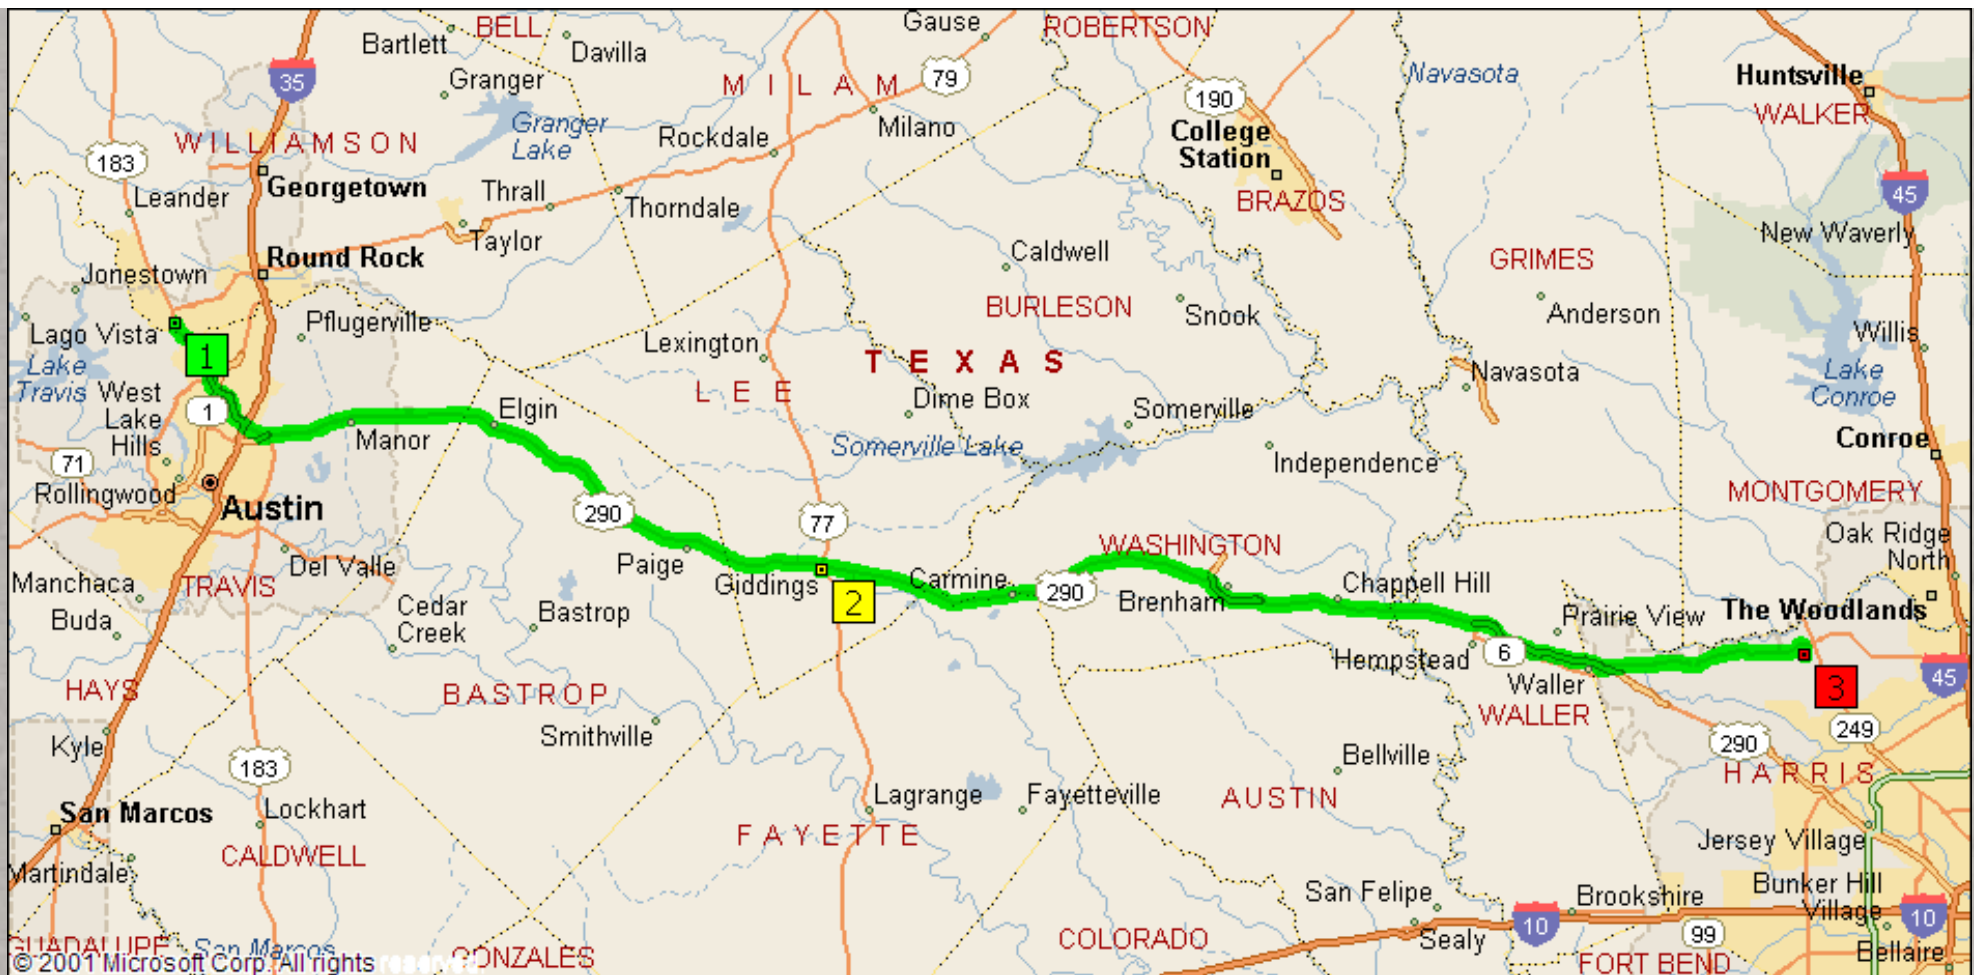

Directions to Kuk Sool Won World Headquarters

Kuk Sool Won World Headquarters
20275 FM 2920
Tomball, TX 77375

Austin Kuk Wool Won Main Phone Number: 1-512-258-7373
World Kuk Sool Won Headquarters Phone Number: 1-713-557-8265

From: Austin Kuk Sool Won 13584 Pond Springs Rd, Austin, TX 78729 **To:** Kuk Sool Won World Headquarters 20275 FM 2920, Tomball, TX 77375

Driving Distance: 145.2 miles **Time:** 3 hours

Time	Distance	Instruction
9:00 AM	0.0	1 Depart 13584 Pond Springs Rd, Austin, TX 78729 on Pond Springs Rd [Old US-183] (North-West) for 0.1 mi
9:01 AM	0.2	Turn LEFT (South) onto US-183 [Research Blvd] for 12.6 mi
9:19 AM	12.7	Turn LEFT (East) onto Local road(s) for 21 yds
9:19 AM	12.7	Continue (East) on Ramp for 0.2 mi towards US-290
9:19 AM	13.0	Bear RIGHT (East) onto US-290 for 48.1 mi
10:17 AM	61.1	Turn RIGHT (South) onto US-77 [S Main St] for 0.3 mi
10:18 AM	61.4	Turn LEFT (East) onto E Galveston St for 0.2 mi
10:18 AM	61.6	Turn LEFT (North) onto Local road(s) for 32 yds
10:18 AM	61.6	2 At Giddings, return South on Local road(s) for 32 yds

10:19 AM	61.6	Turn RIGHT (West) onto E Galveston St for 0.2 mi
10:20 AM	61.8	Turn RIGHT (North) onto US-77 [S Main St] for 0.3 mi
10:20 AM	62.1	Turn RIGHT (East) onto US-290 [E Austin St] for 32.3 mi
10:59 AM	94.4	Bear RIGHT (East) onto Ramp for 0.3 mi
10:59 AM	94.7	Bear RIGHT (South) onto US-290 [SR-36] for 32.7 mi
11:35 AM	127.4	Bear RIGHT (South-East) onto Ramp for 0.3 mi towards FM-2920 / Waller / Tomball
11:36 AM	127.7	Turn LEFT (North-East) onto FM-2920 [Waller Tomball Rd] for 16.5 mi
12:00 PM	145.2	3 Arrive World Kuk Sool Won Headquarters