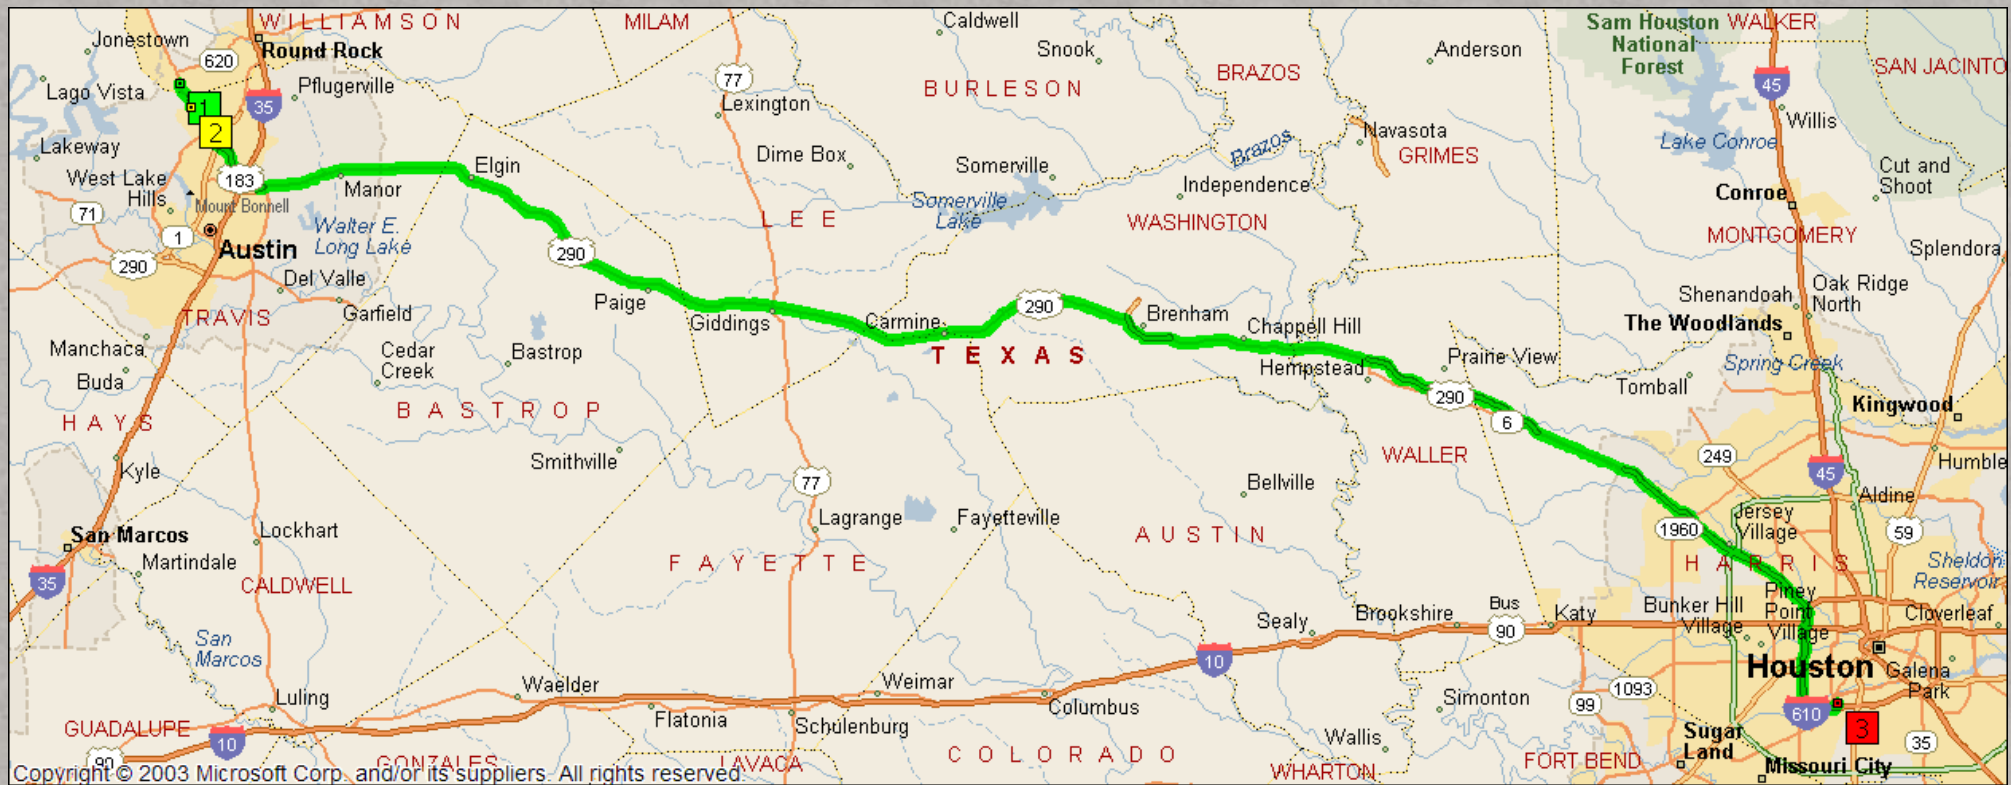

Directions to Kuk Sool Won World Tournament

**Reliant Park
Houston, Texas**

Austin Kuk Wool Won Main Phone Number: 1-512-258-7373
World Kuk Sool Won Headquarters Phone Number: 1-713-557-8265

From: 13584 Pond Springs Rd, Austin, TX 78729 **To:** Reliant Park

Driving Distance: 173.7 miles **Time:** 3 hours, 36 minutes

Time	Distance	Instruction
9:00 AM	0.0	Depart Austin Kuk Sool Won 13584 Pond Springs Rd, Austin, TX 78729 on Pond Springs Rd [Old US-183] (North-West) for 0.1 mi
9:00 AM	0.1	Road name changes to Local road(s) for 21 yds
9:01 AM	0.2	Turn LEFT (South) onto US-183 [Research Blvd] for 10.2 mi
9:27 AM	14.5	Turn LEFT (East) onto Local road(s) for 21 yds
9:27 AM	14.5	Take Ramp onto US-290 for 64.8 mi towards US-290

10:45 AM	79.2	Turn LEFT to stay on US-290 for 15.8 mi
11:04 AM	95.1	Take Ramp (RIGHT) onto US-290 [SR-36] for 46.4 mi
11:55 AM	141.5	Keep LEFT onto Ramp for 0.2 mi towards US-290
11:55 AM	141.7	Road name changes to US-290 [SR-6] for 20.4 mi
12:22 PM	162.1	Merge onto I-610 for 10.3 mi
12:31 PM	172.4	At exit 1C, take Ramp (RIGHT) onto S Loop Fwy W for 0.7 mi towards Kirby Dr
12:33 PM	173.1	Turn LEFT (North) onto Kirby Dr for 0.3 mi
12:34 PM	173.4	Turn RIGHT (East) onto Westridge Dr for 0.3 mi
12:36 PM	173.6	Turn RIGHT (South-East) onto Local road(s) for 98 yds
12:36 PM	173.7	Turn LEFT (North) onto Local road(s) for 87 yds
12:36 PM	173.7	3 Arrive Reliant Park [Houston, TX 77054, (713) 799-9555]